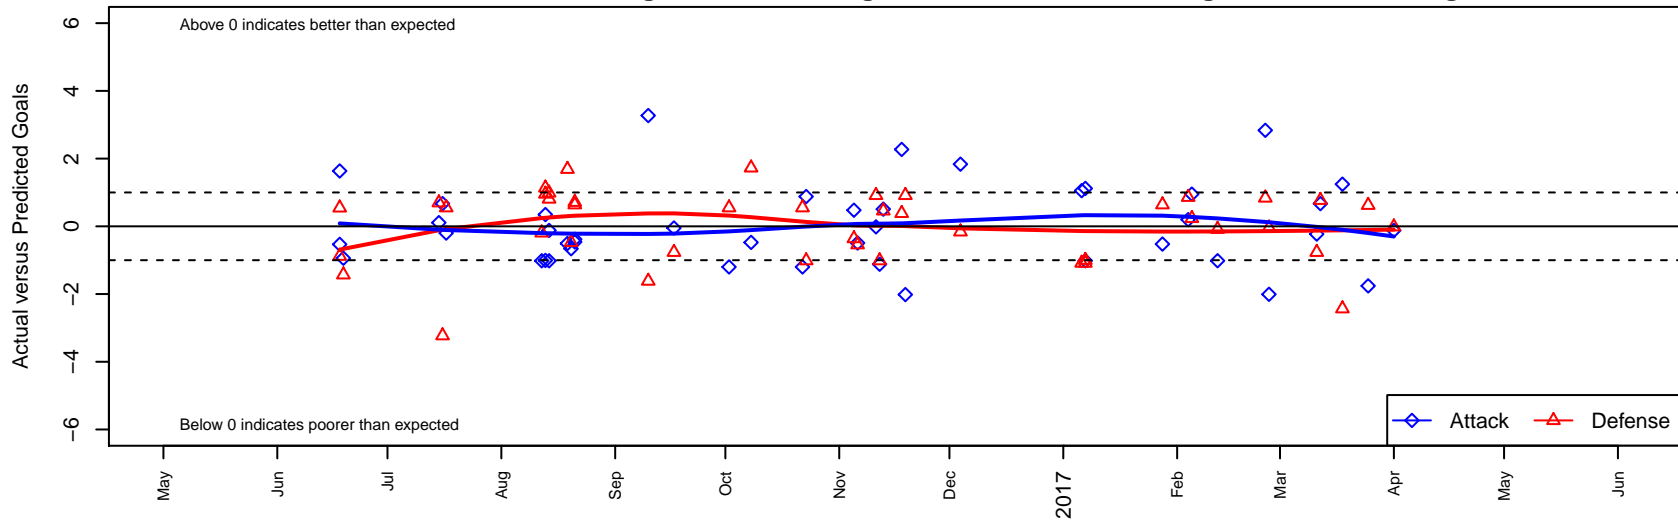

Crossfire Premier A B04

Crossfire Premier SC
 Redmond, WA
 B04 total strength=1143
 attack=3.64 defense=2.96
 fall league = RCL B04 Div 2
 spr league = Win RCL B04 Div 2

alt names used:
 CROSSFIRE PREMIER B04 A (WA)
 CROSSFIRECROSSFIRE BOYS 2004 A
 Crossfire Premier B04 A
 CROSSFIRE PREMIER B04 A (WA)
 Crossfire Premier Boys 2004 A
 Crossfire Premier Boys 2004 A
 Crossfire Premier B04 A
 Crossfire Premier B04 A

Crossfire Premier A B04
 Dots are actual minus expected GF (blue circles) and GA (red triangles).
 Blue line is smoothed change in attack strength. Red is smoothed change in defense strength.

**attack and defense variance (black dot)
relative to other teams
and top 10 in region**