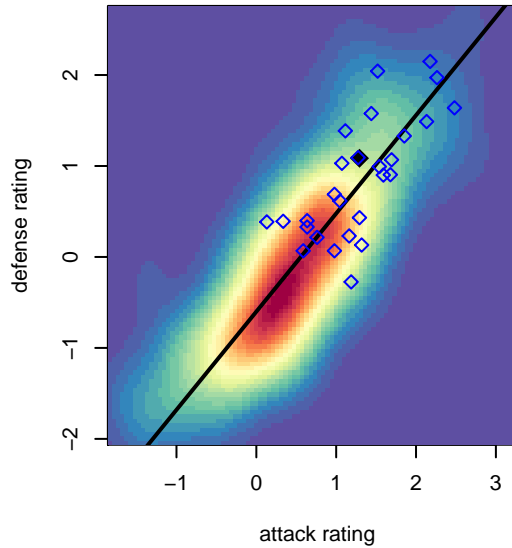

**attack and defense rating
relative to others at age
and all opponents in last 13 months**