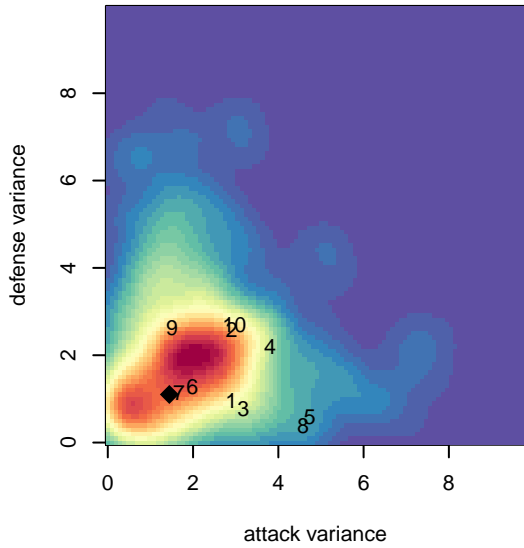

Crossfire Premier A B04

Crossfire Premier SC
 Redmond, WA
 B04 total strength=1143
 attack=3.64 defense=2.96
 fall league = RCL B04 Div 2
 spr league = Win RCL B04 Div 2

alt names used:
 CROSSFIRE PREMIER B04 A (WA)
 CROSSFIRECROSSFIRE BOYS 2004 A
 Crossfire Premier B04 A
 CROSSFIRE PREMIER B04 A (WA)
 Crossfire Premier Boys 2004 A
 Crossfire Premier Boys 2004 A
 Crossfire Premier B04 A
 Crossfire Premier B04 A

Crossfire Premier A B04
 Dots are actual minus expected GF (blue circles) and GA (red triangles).
 Blue line is smoothed change in attack strength. Red is smoothed change in defense strength.

**attack and defense variance (black dot)
relative to other teams
and top 10 in region**