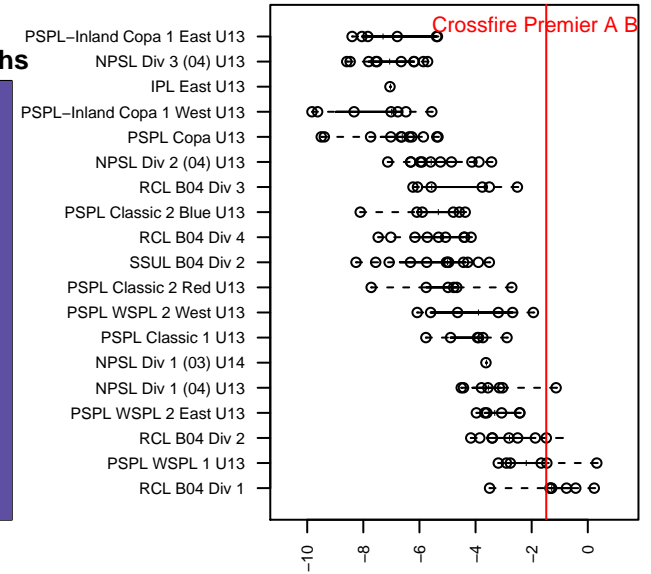

**attack and defense rating
relative to others at age
and all opponents in last 13 months**